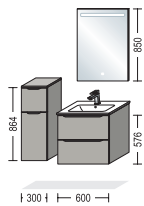

You can always combine our bathroom furniture individually to suit your needs. Your local dealer would be happy to help you with your plans.

mit Griff with handle

Waschtischgröße Hand basin size

600 mm

BSET60-001