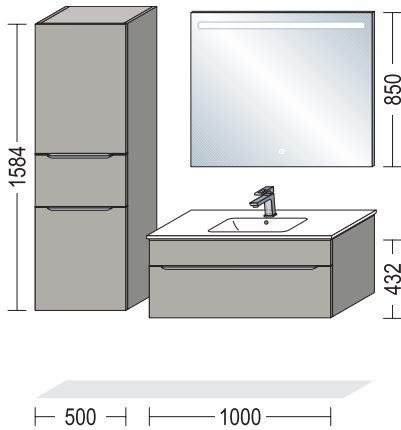

Waschtischgröße Hand basin size

1000 mm

BSET100-001

1 x BMA 50-158

Badezimmer-Midischrank, 1 Tür, 1 Auszug, 1 Tür, 3 Einlegeböden,
320 mm tief, 500 mm breit, 1584 mm hoch
Bathroom Midi unit, 1 door, 1 pull-out, 1 door, 3 shelves,
320 mm deep, 500 mm wide, 1584 mm high

1 x BWA 100-43

Badezimmer-Waschtischschrank, 1 feste Blende, 1 Auszug,
461 mm tief, 1000 mm breit, 432 mm hoch
Bathroom vanity unit, 1 fixed panel, 1 pull-out,
461 mm deep, 1000 mm wide, 432 mm high

1 x 87710

Waschtisch MEGX 1000C, 492 mm tief, 1014 mm breit, 142 mm hoch
Hand basin MEGX 1000C, 492 mm deep, 1014 mm wide, 142 mm high

1 x SPLH 100

Spiegel mit horizontalem LED-Lichtfenster,
24 mm tief, 1000 mm breit, 850 mm hoch
Mirror with horizontal LED light window,
24 mm deep, 1000 mm wide, 850 mm high