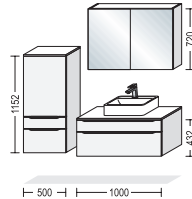

BSET100-002