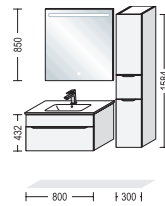

800 mm

BSET80-001