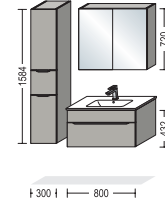

BSET80-002