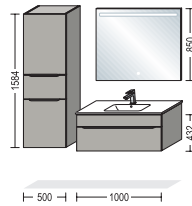

1000 mm

BSET100-001