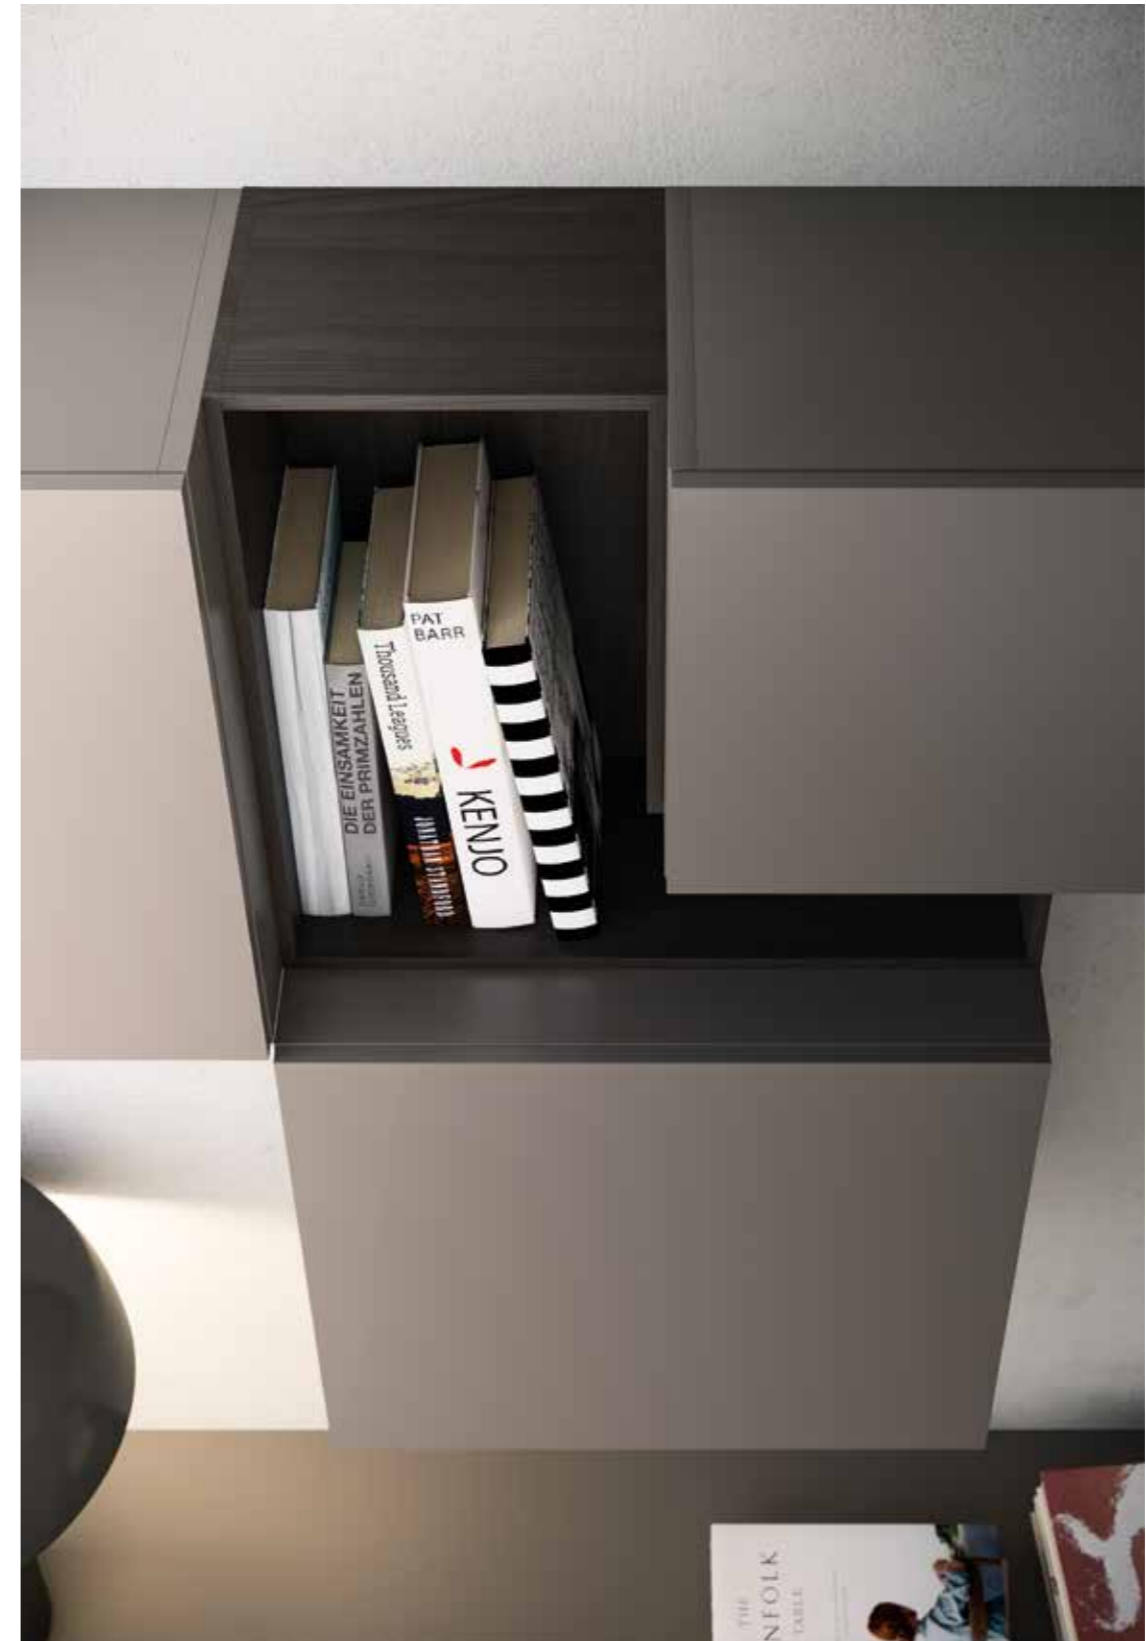

Sotto: base a terra con anta finestra a ribalta.
A lato: pensile a giorno Vabio in finitura Olmo Scuro.

/ Below: base box with flap door window.
To the side: open hanging box Vabio finish Olmo Scuro.