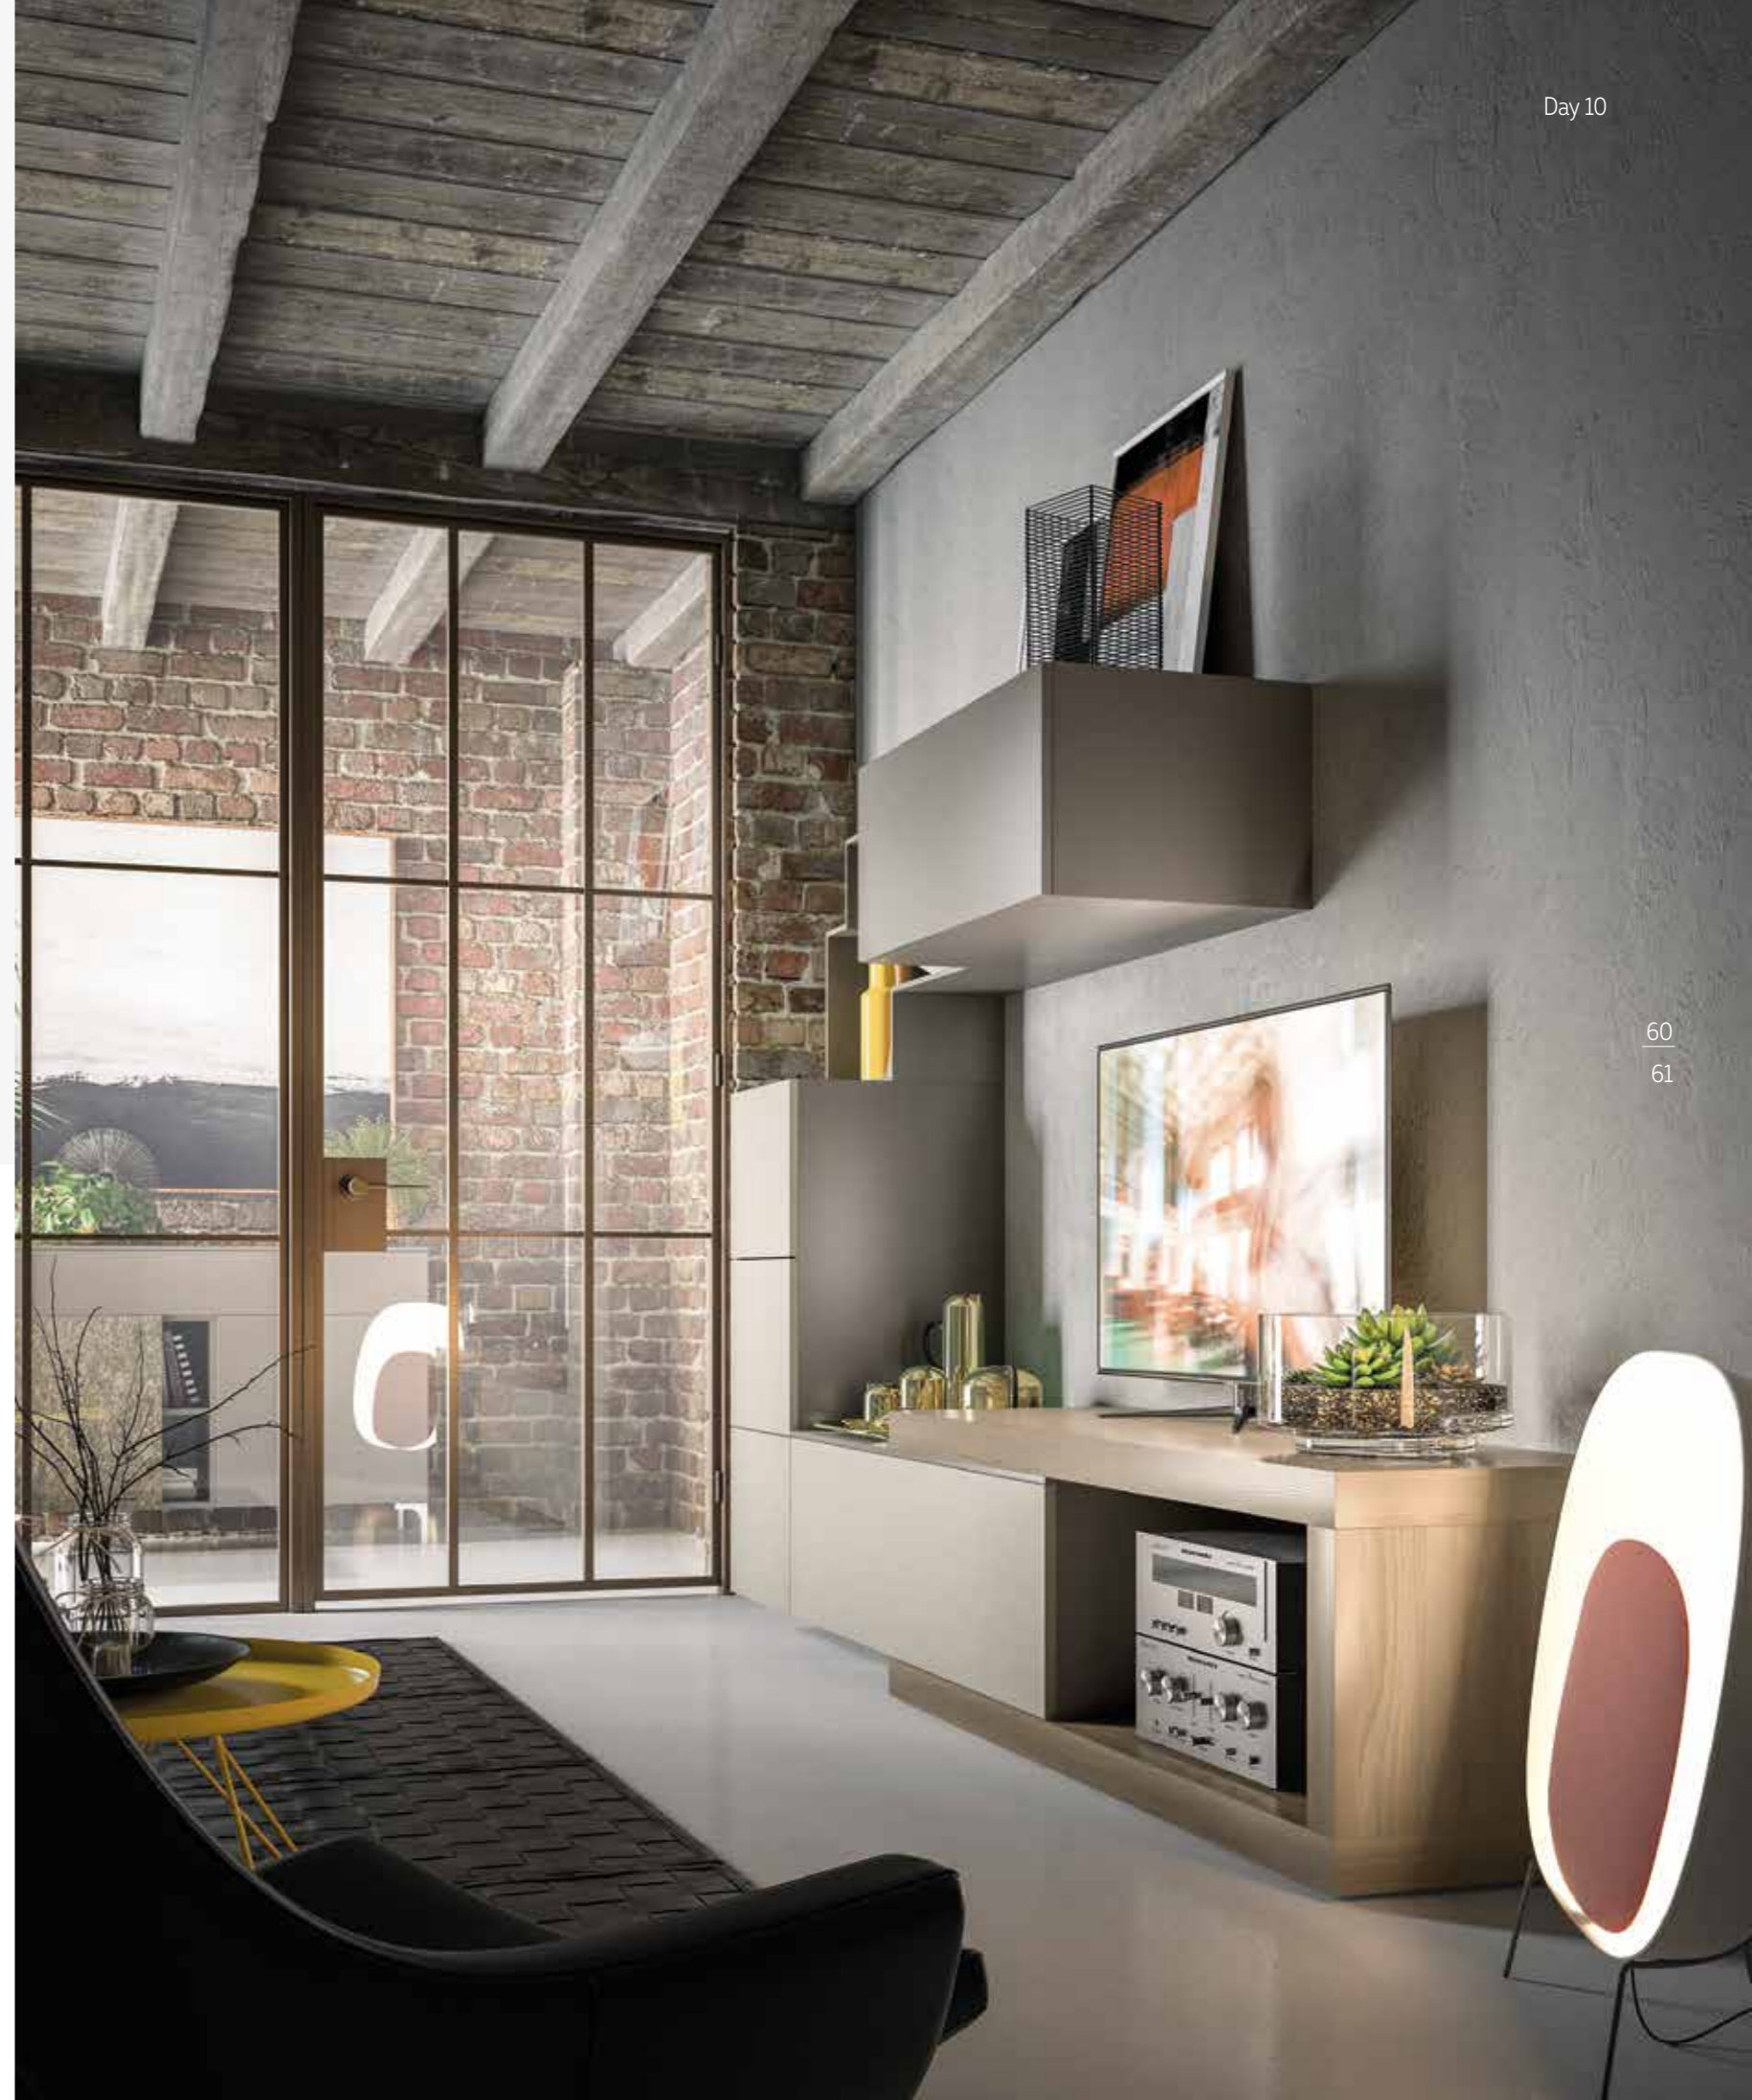

ORME DAY 10

Finiture: materico Olmo Cenere, melaminico Platino, melaminico Spatolato Tortora
Elementi: pensili, pensile a giorno Jole, pedana a terra con pianale in sovrapposizione, maniglia push pull

Finishes: material touch Olmo Cenere, melamine Platino, melamine Spatolato Tortora
Elements: hanging boxes, open hanging box Jole, floor bench with overlap platform, handle push pull

Dimensioni/dimensions: L.2700 H.1726 P.474-350 mm