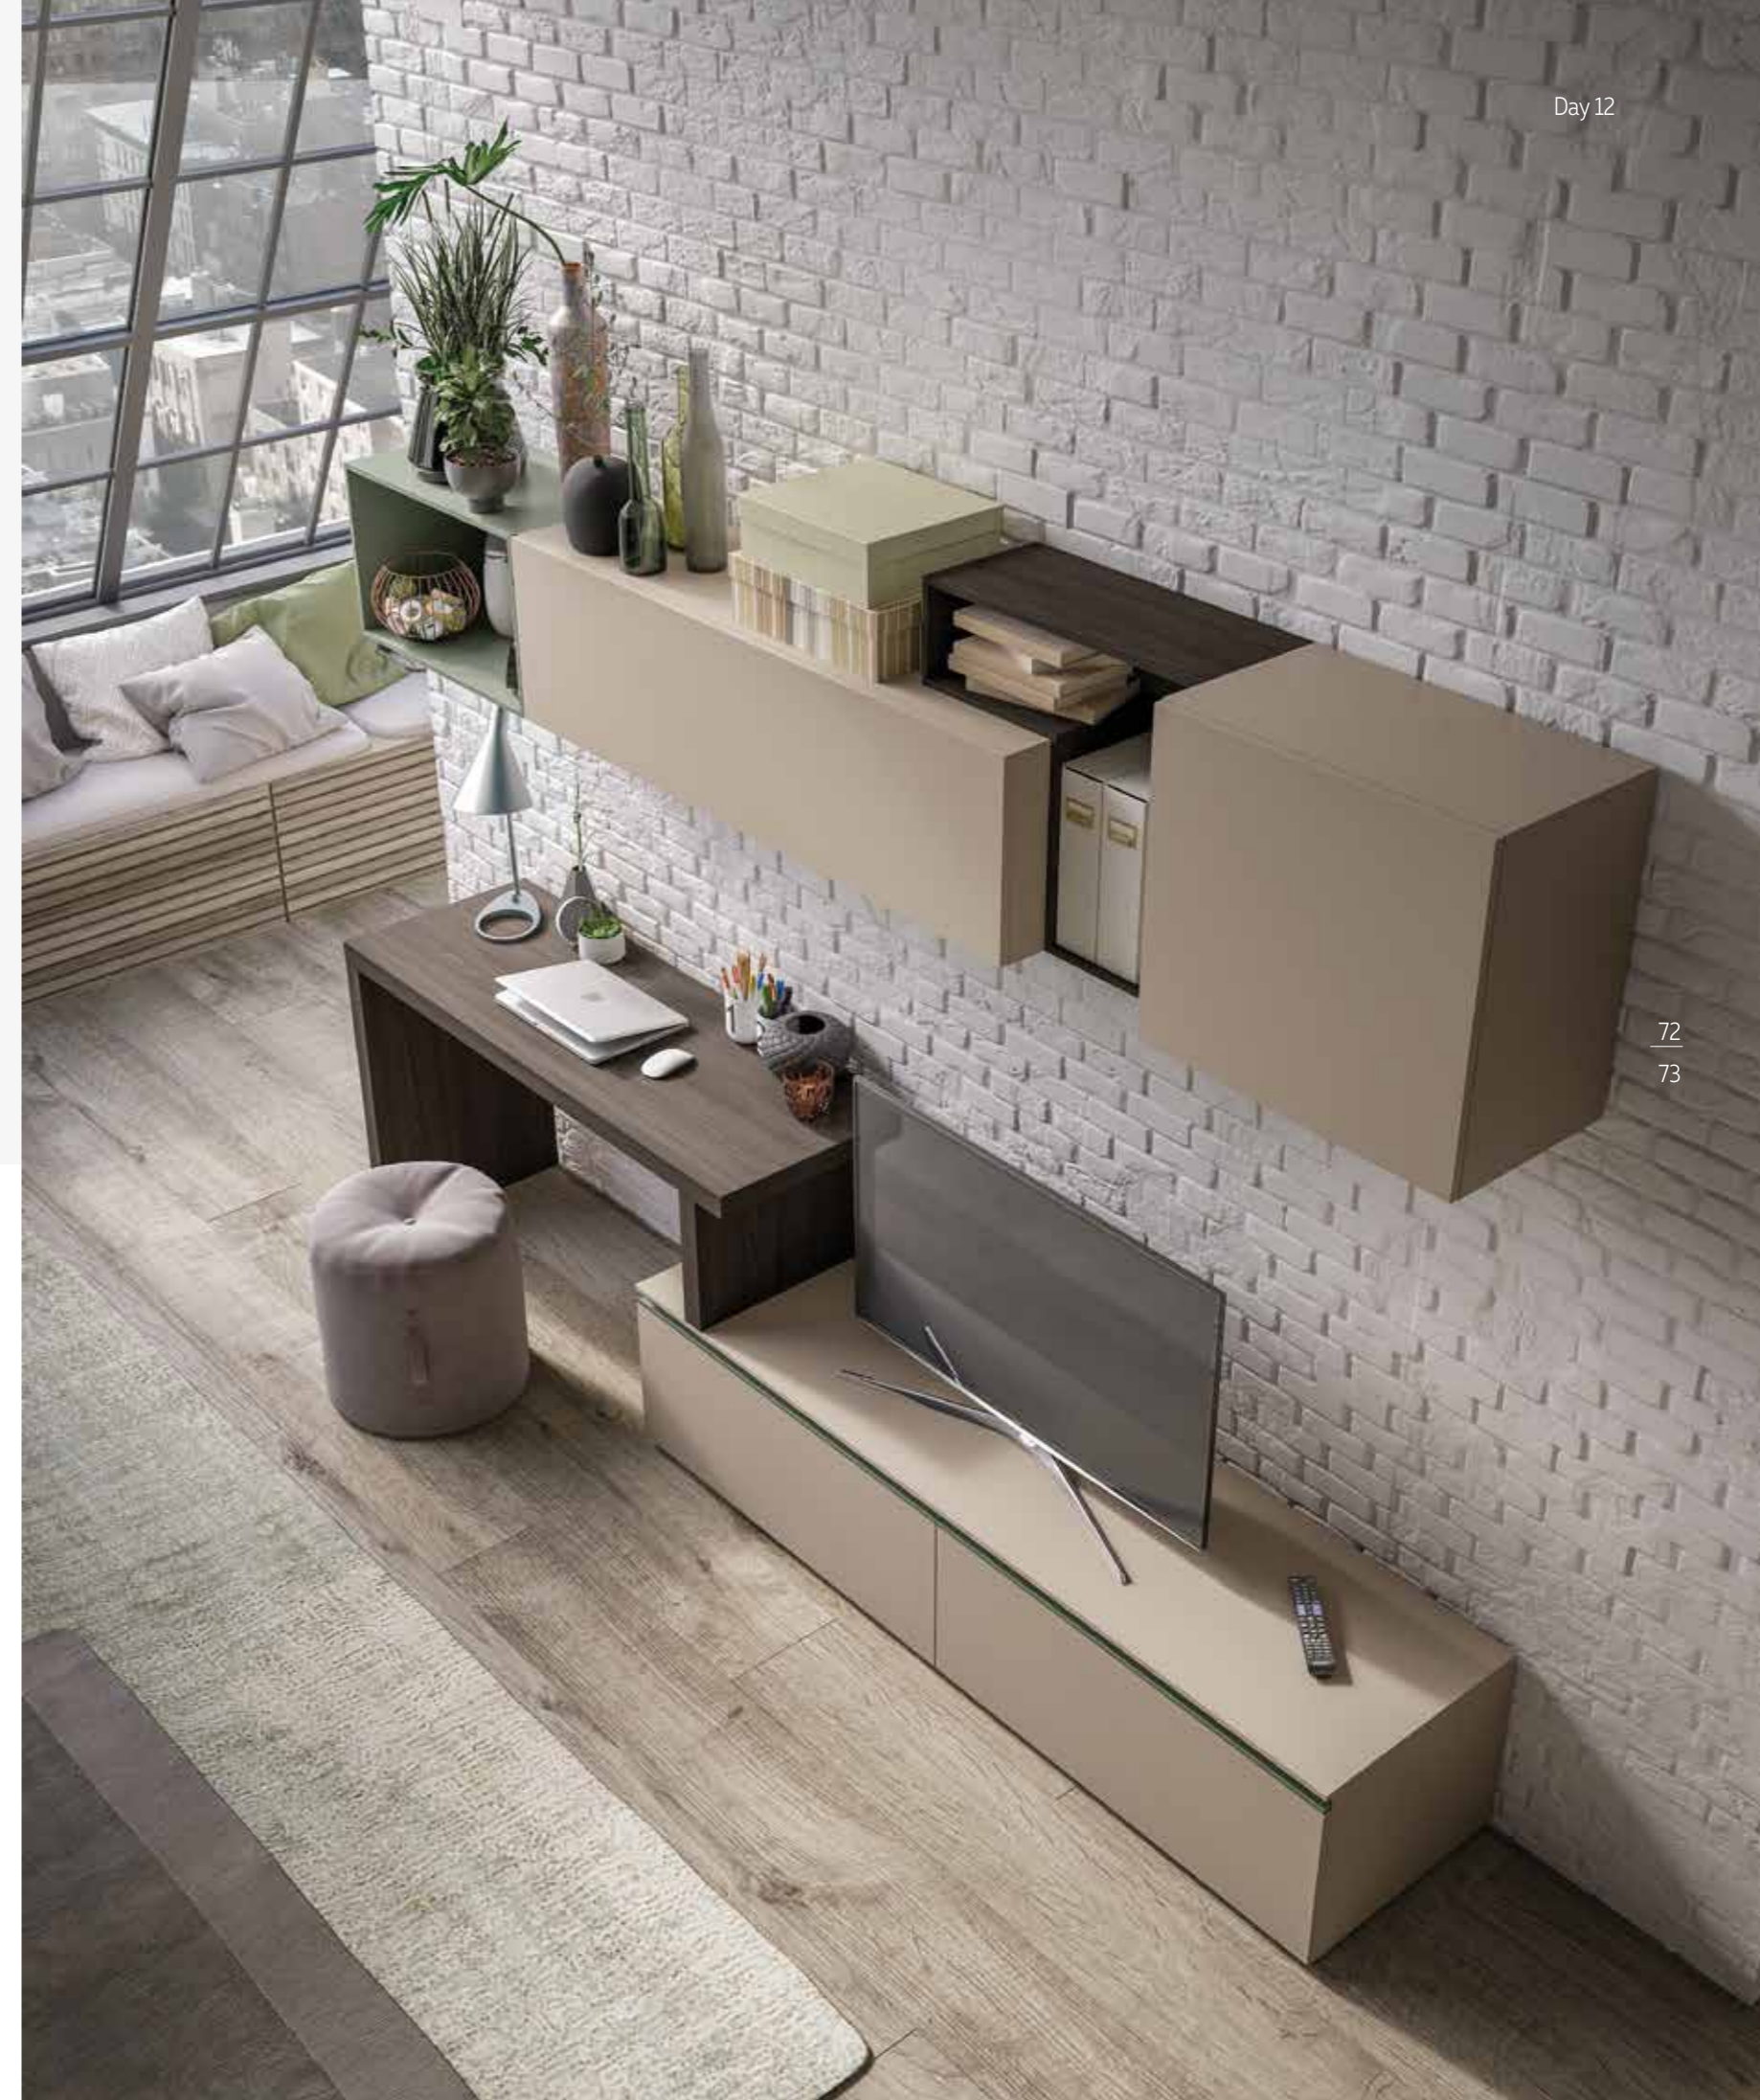

ORME DAY 12

Finiture: materico Olmo Scuro, melaminico Tortora, laccato opaco Laguna
Elementi: basi a terra, scrittoio, pensili, pensile a giorno Vabio, pensile a giorno Cube, maniglia Filo e push pull

Finishes: material touch Olmo Scuro, melamine Tortora, matt lacquered Laguna
Elements: base boxes, desk, hanging boxes, open hanging box Vabio, open hanging box Cube, handle Filo and push pull

Dimensioni/dimensions: L.2850 H.2044 P.474-350 mm