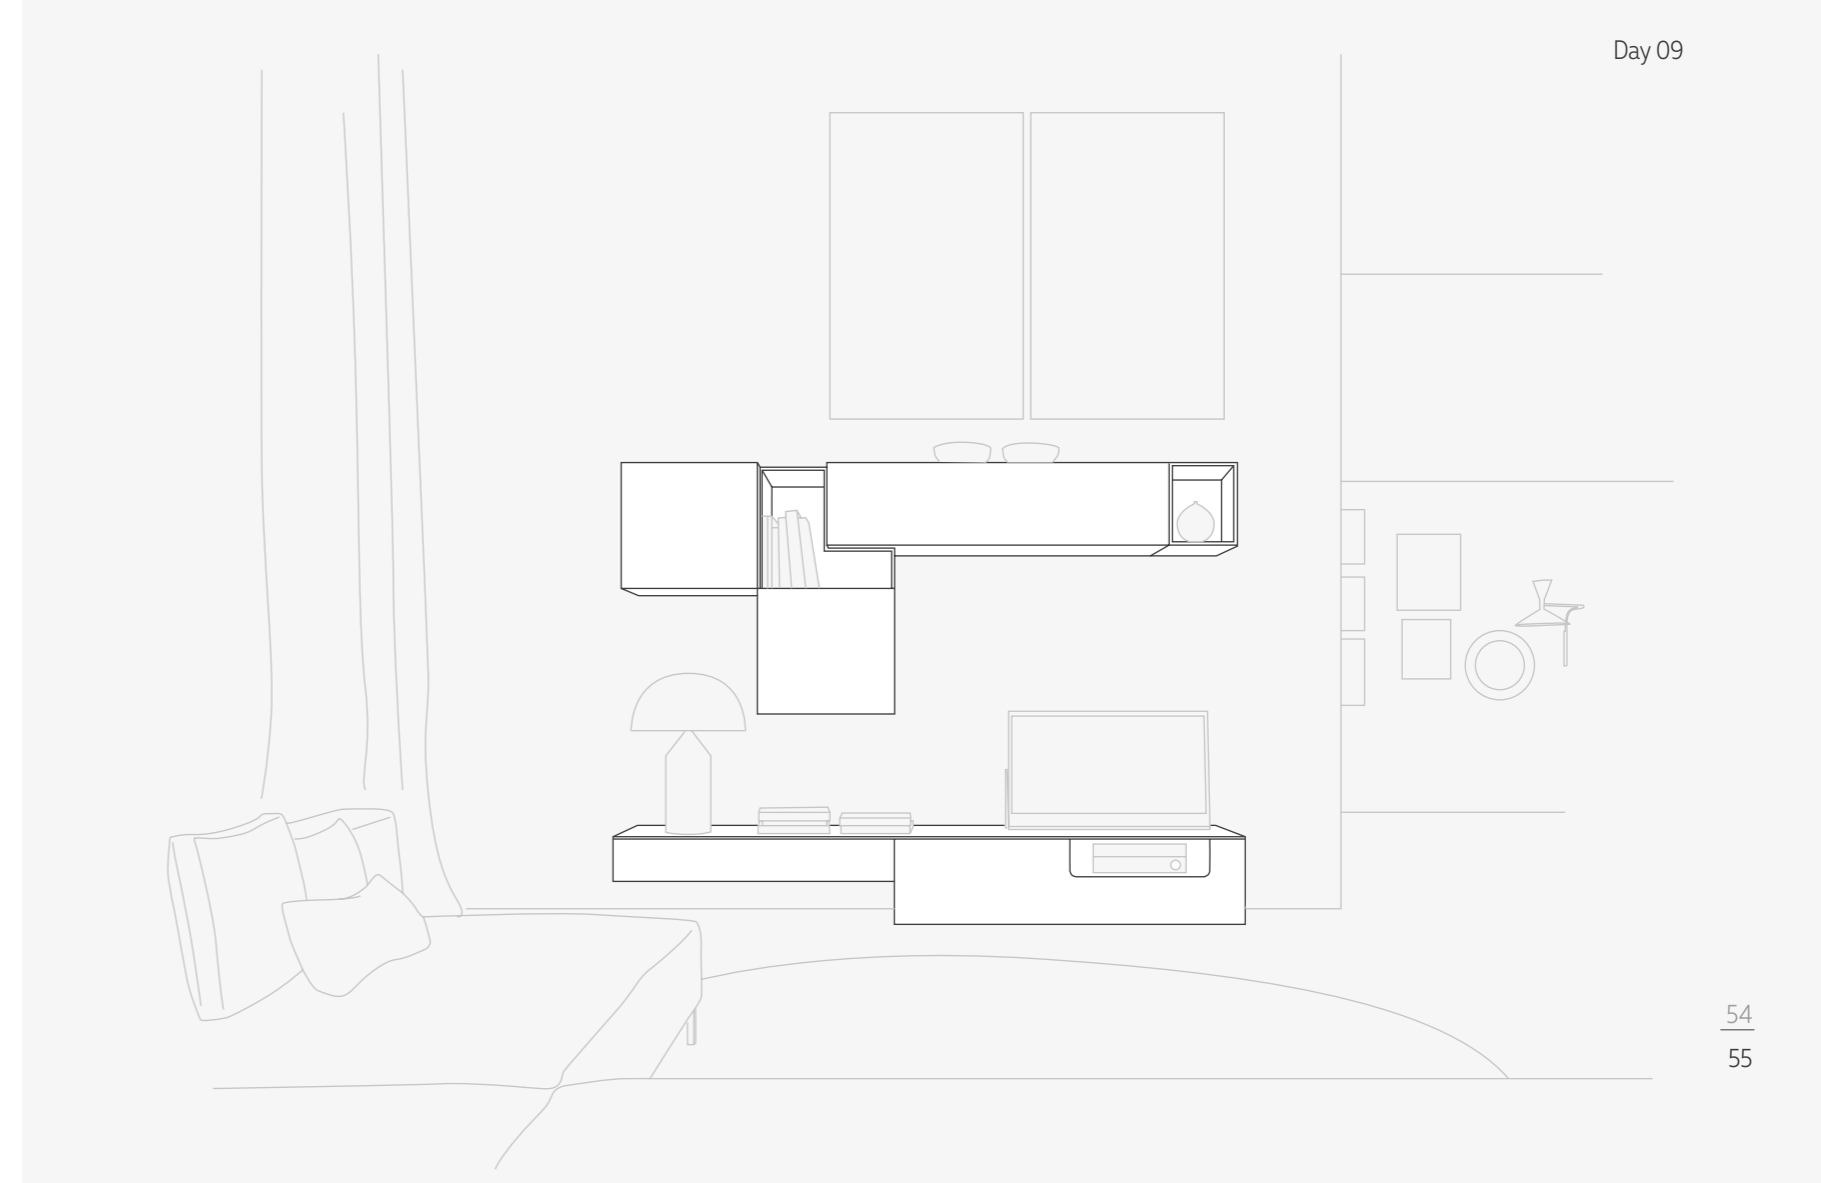

ORME DAY 09

Finiture: melaminico Platino, materico Olmo Scuro
Elementi: base a terra con anta finestra, pensili, pensile a giorno Vabio, pensile a giorno Cube, maniglia push pull

Finishes: melamine Platino, material touch Olmo Scuro
Elements: base box with door window, hanging boxes, open hanging box Vabio, open hanging box Cube, handle push pull

Dimensioni/dimensions: L.2700 H.1860 P.474-350 mm