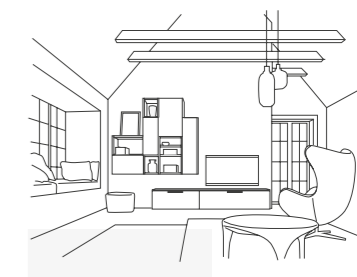

ORME DAY 20
pag. 120

ORME DAY 24
pag. 146