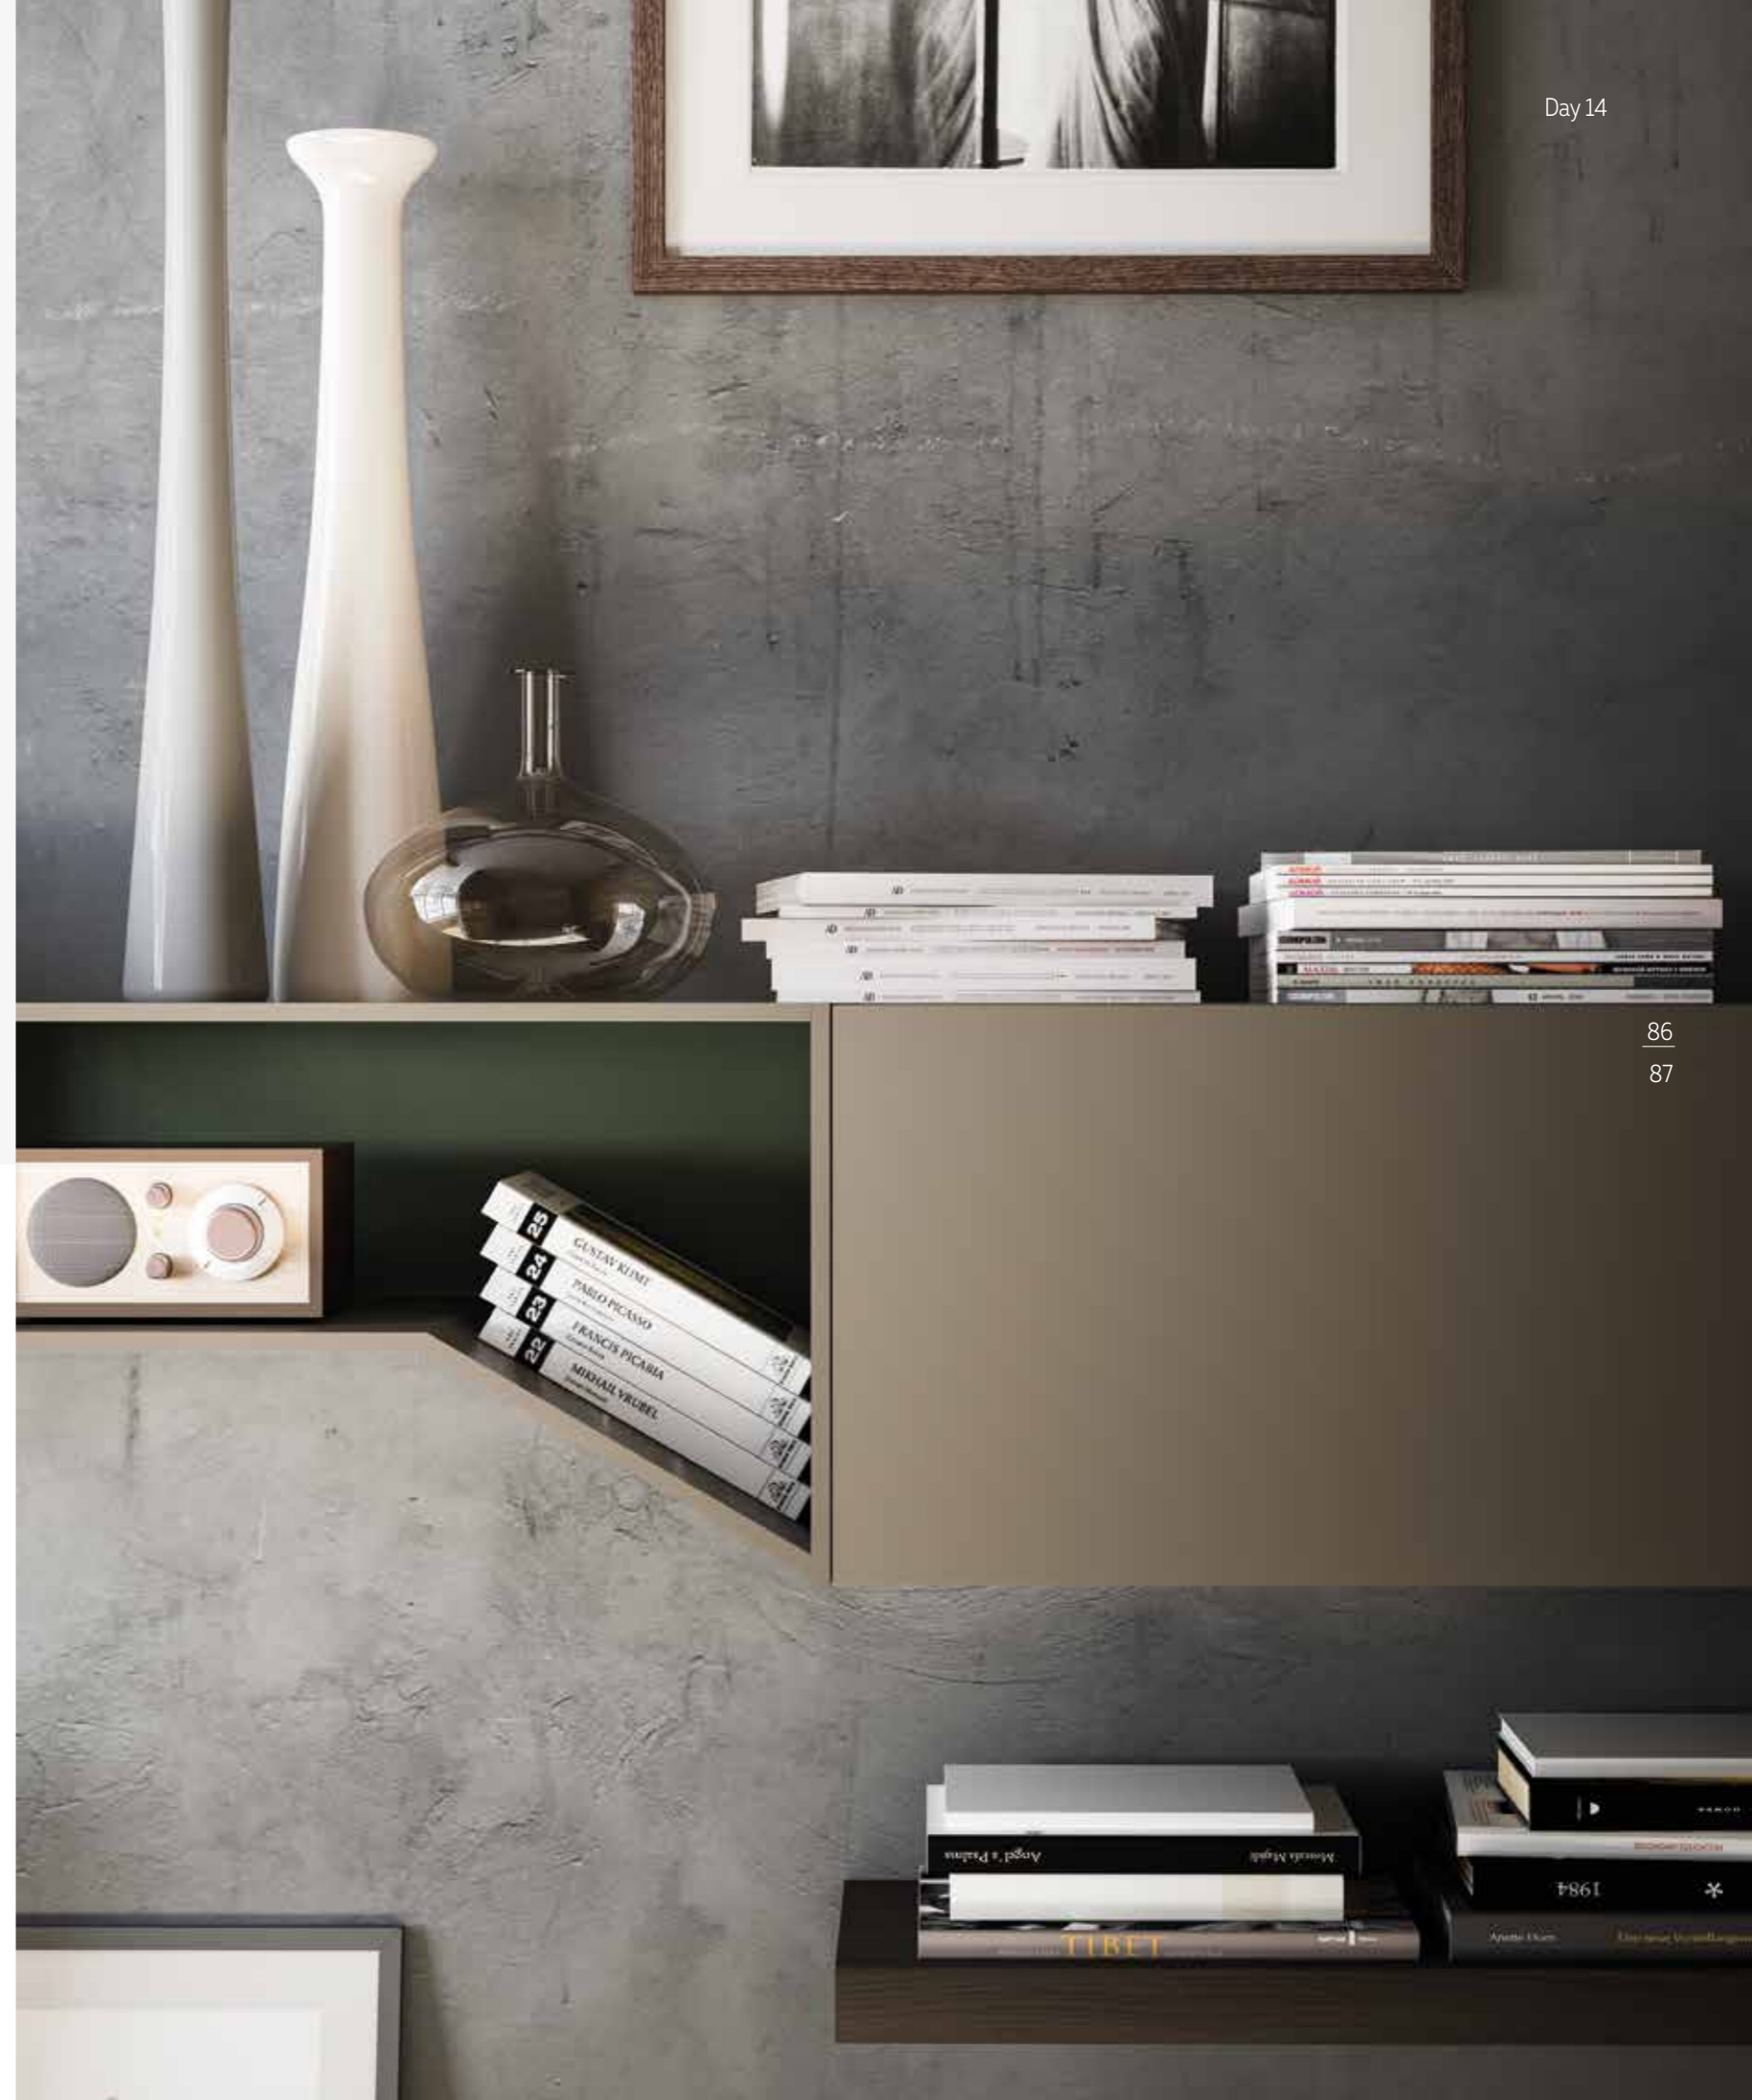

A lato: pensile a giorno Star in finitura Platino e laccato opaco Laguna.

To the side: open hanging box Star finish Platino and matt lacquered Laguna.