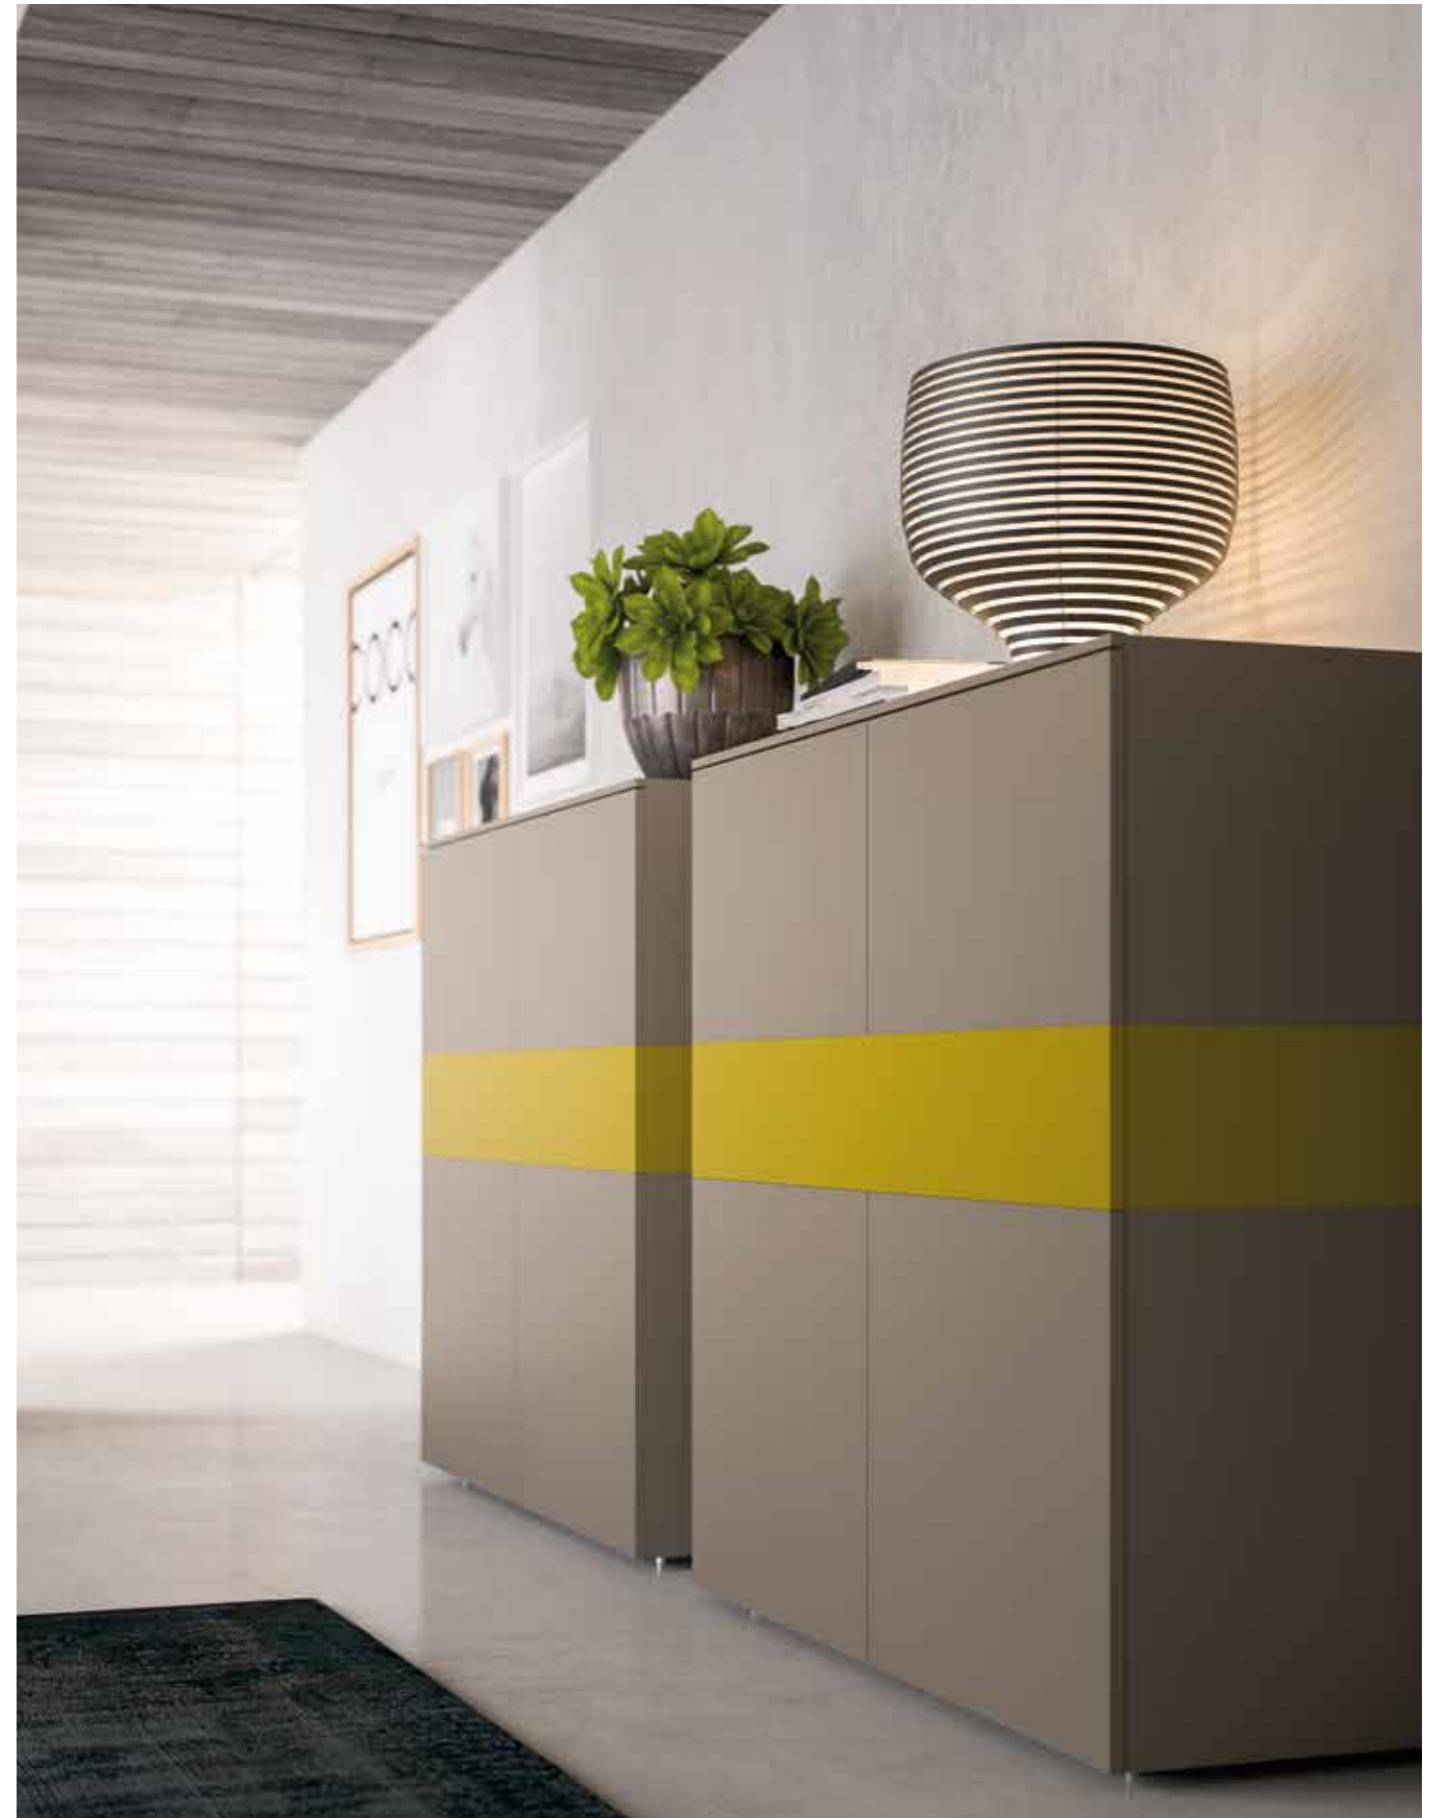

A lato: madie a terra L.1200 H.1136 P.474 con ante battenti e cassetto in finitura melaminico Tortora e laccato opaco Miele.

To the side: base sideboards W.1200 H.1136 D 474 with hinged doors and drawer finish melamine Tortora and matt lacquered Miele.