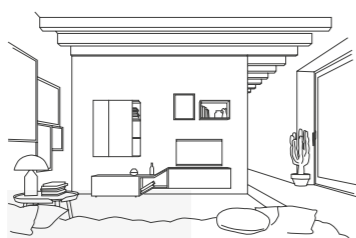

ORME DAY 06
pag. 34