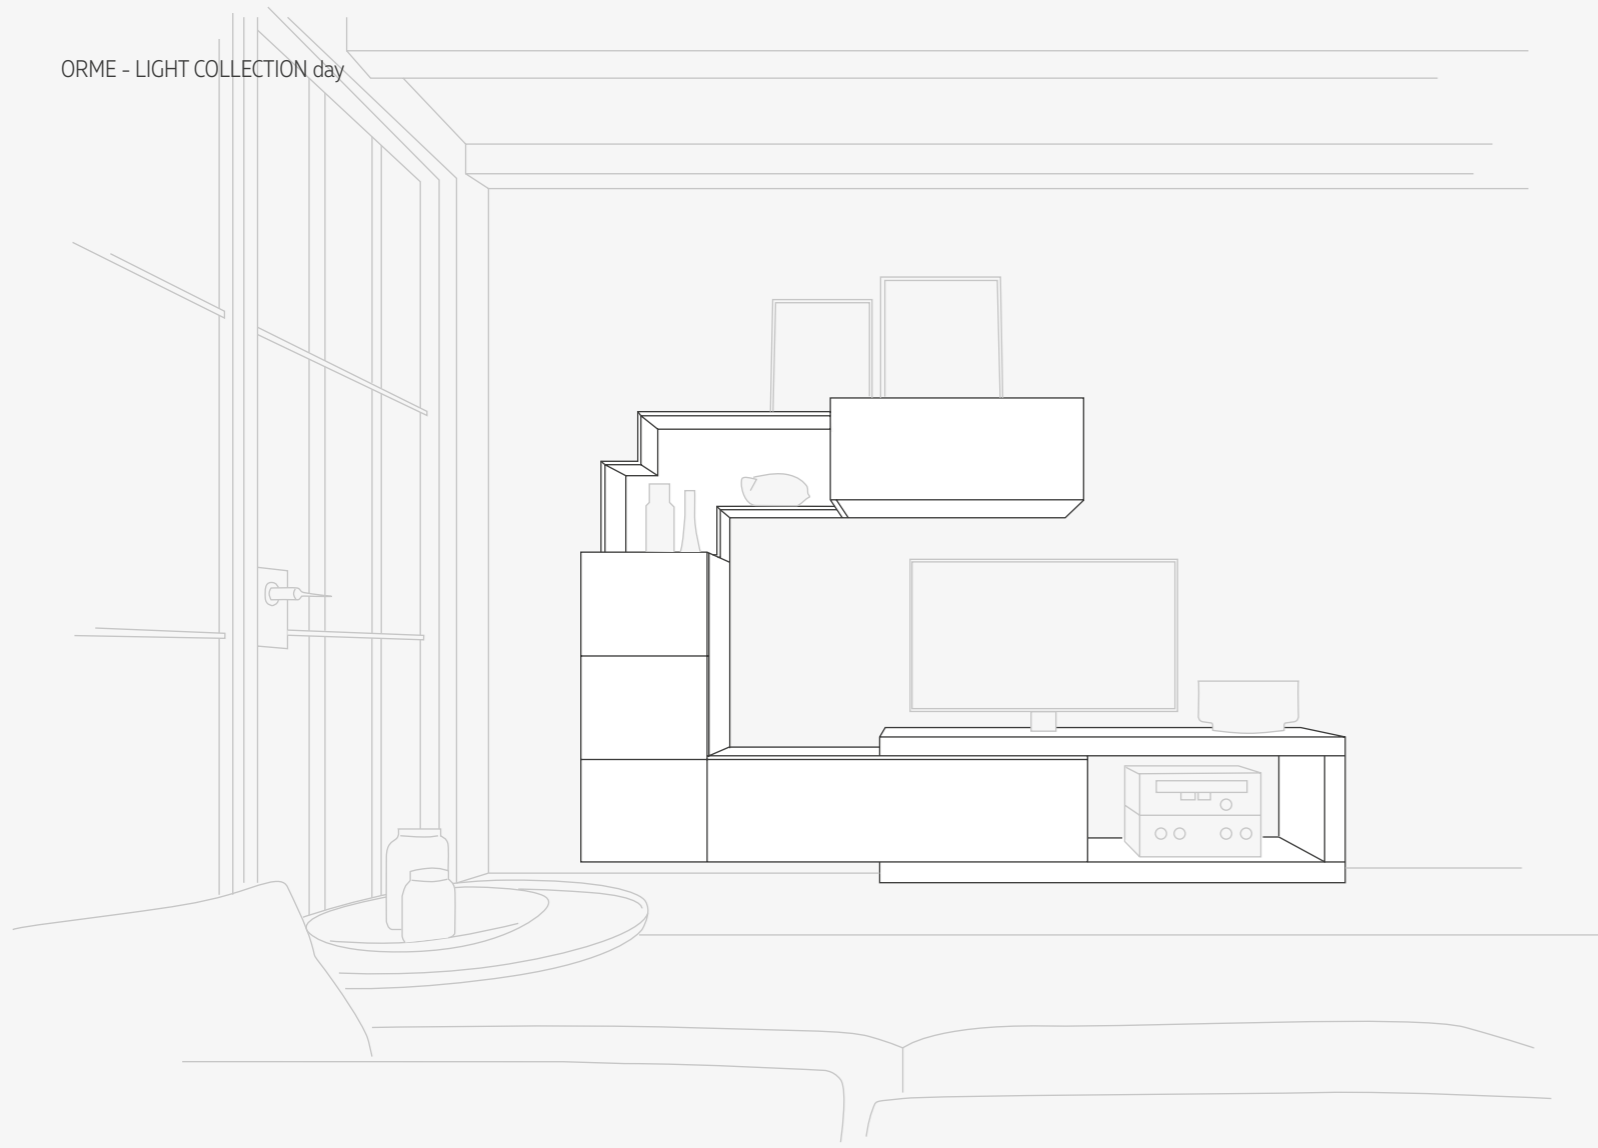

ORME DAY 10

Finiture: materico Olmo Cenere, melaminico Platino, melaminico Spatolato Tortora
Elementi: pensili, pensile a giorno Jole, pedana a terra con pianale in sovrapposizione, maniglia push pull

Finishes: material touch Olmo Cenere, melamine Platino, melamine Spatolato Tortora
Elements: hanging boxes, open hanging box Jole, floor bench with overlap platform, handle push pull

Dimensioni/dimensions: L.2700 H.1726 P.474-350 mm