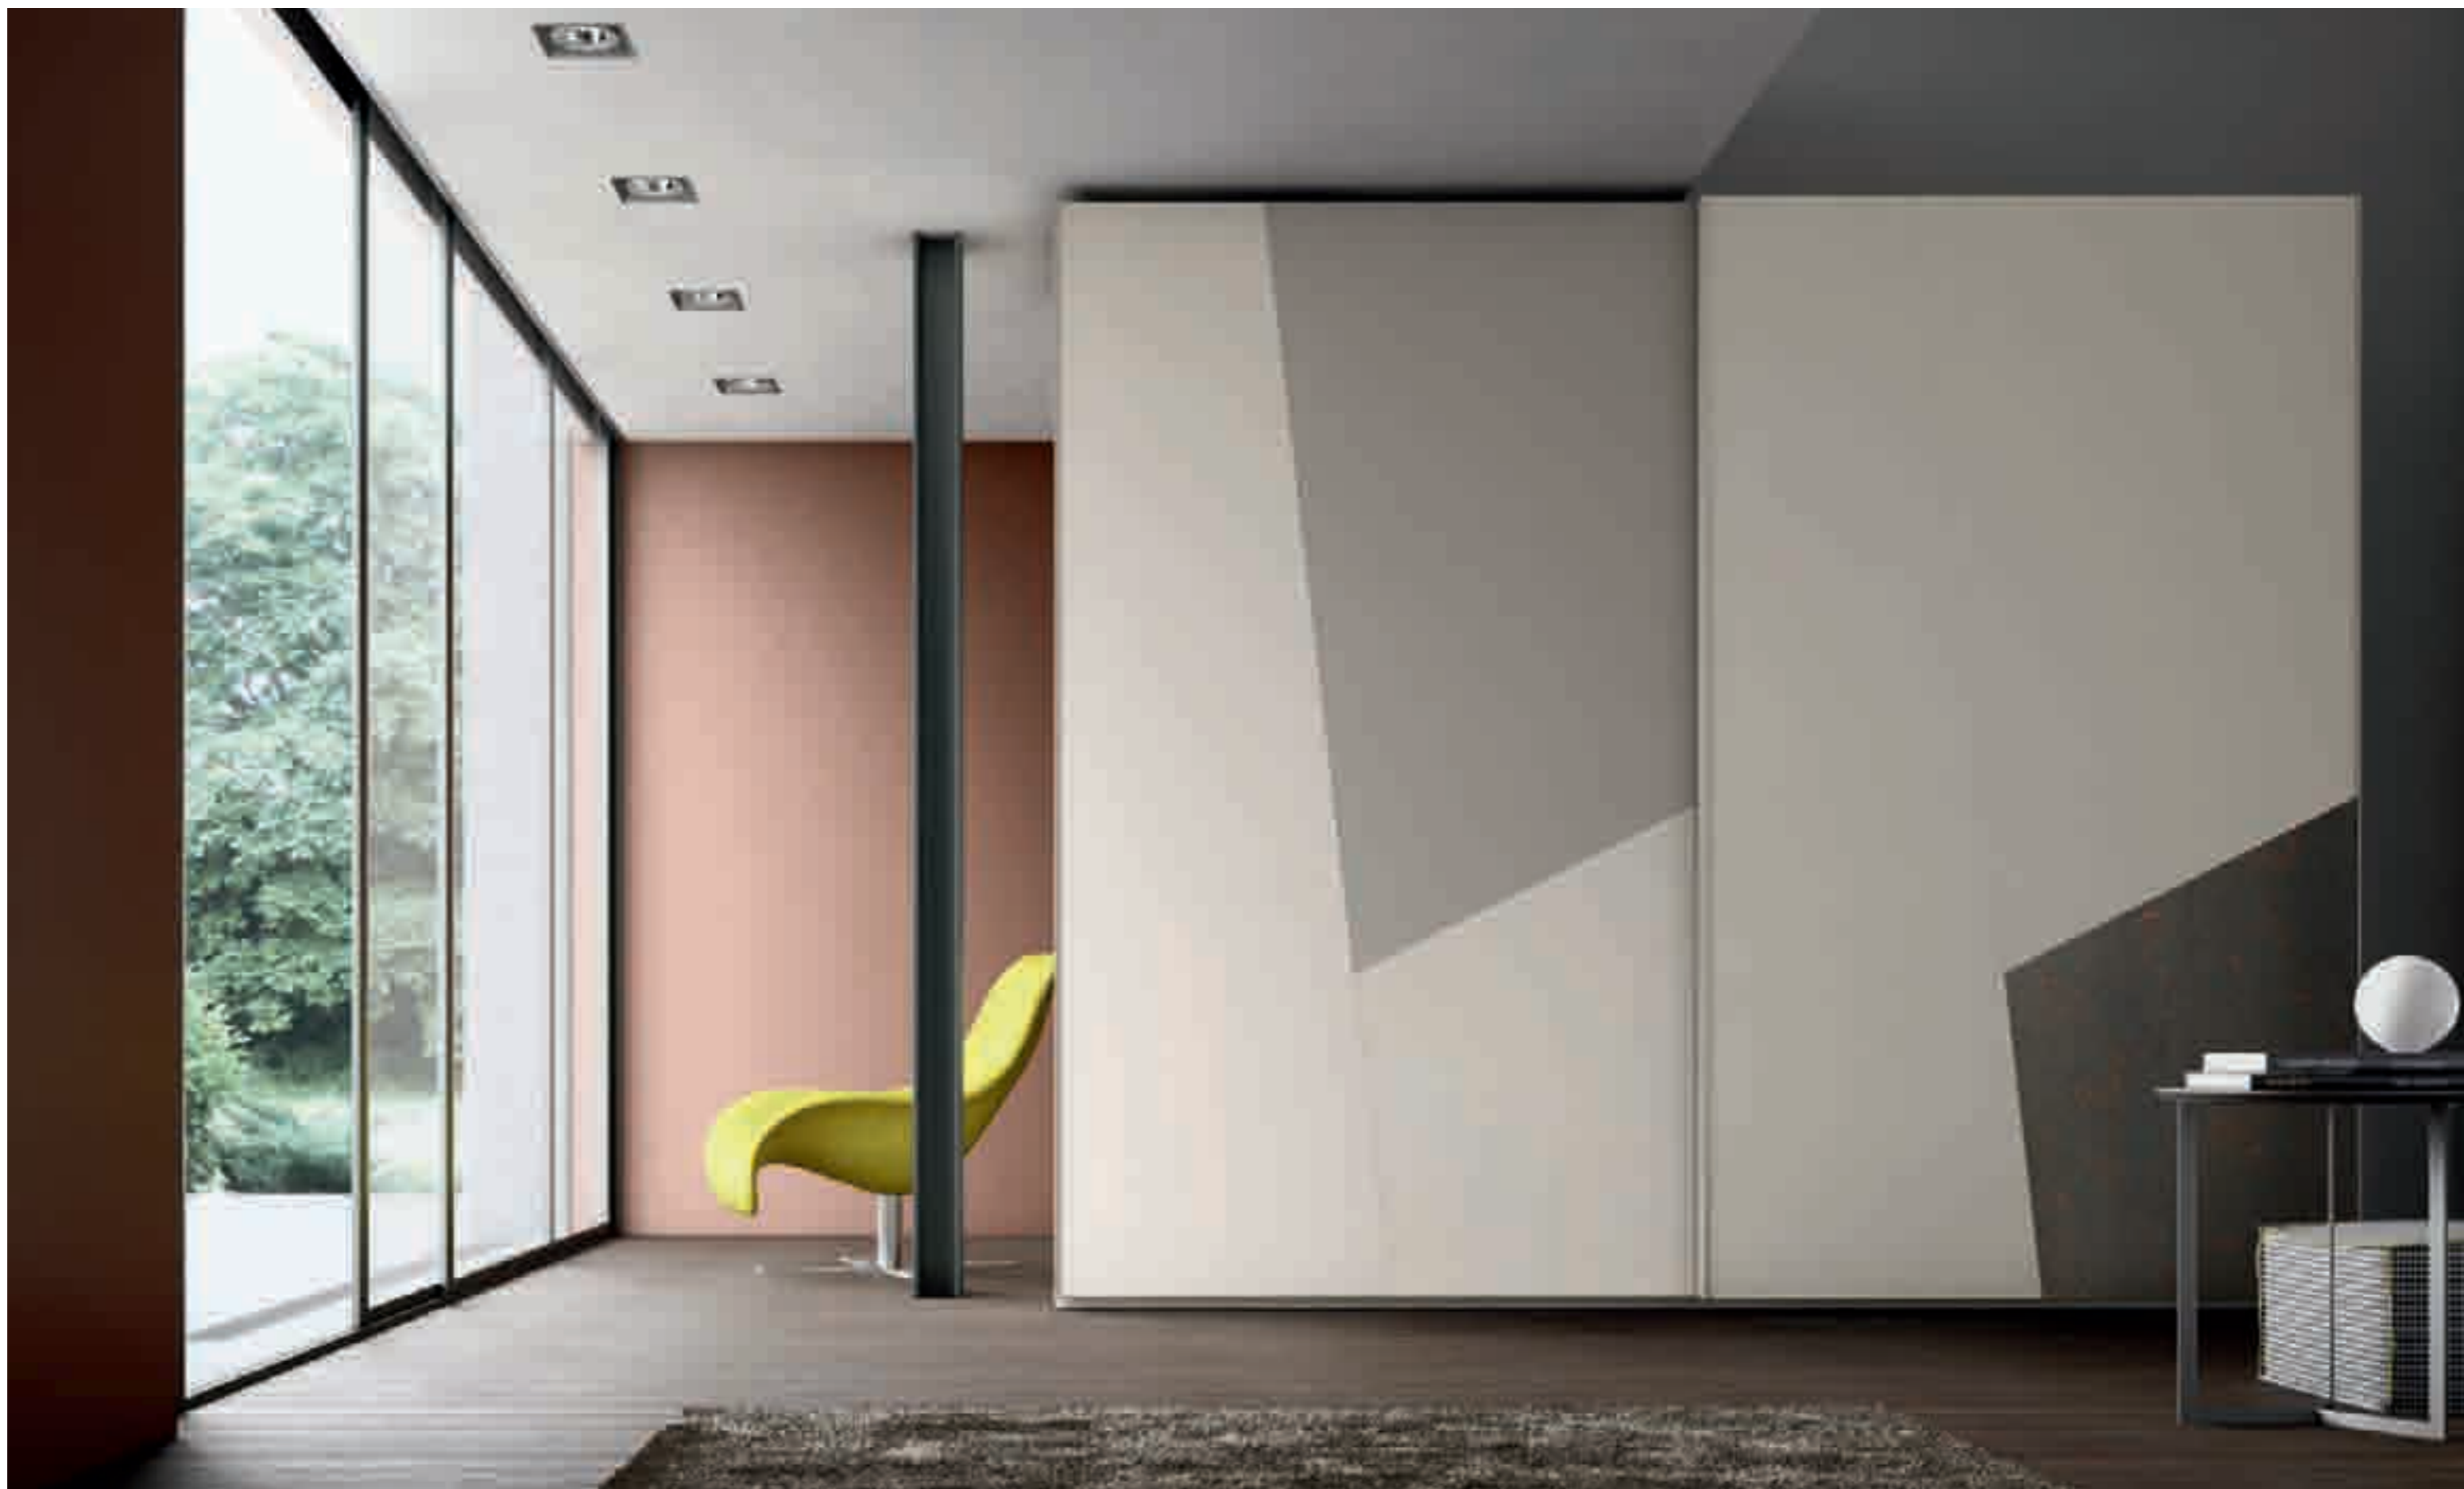

Oversized graphical and geometric designs create a wardrobe that stands out from the crowd, filling the room with visual effects.

ANTA **DIAGO**

comp. 29
L 3025 x H 2596 x P 620/660 mm
Armadio anta scorrevole Diago,
laccato opaco corda, titanio, laccato
corten ruggine, maniglia Maniglione